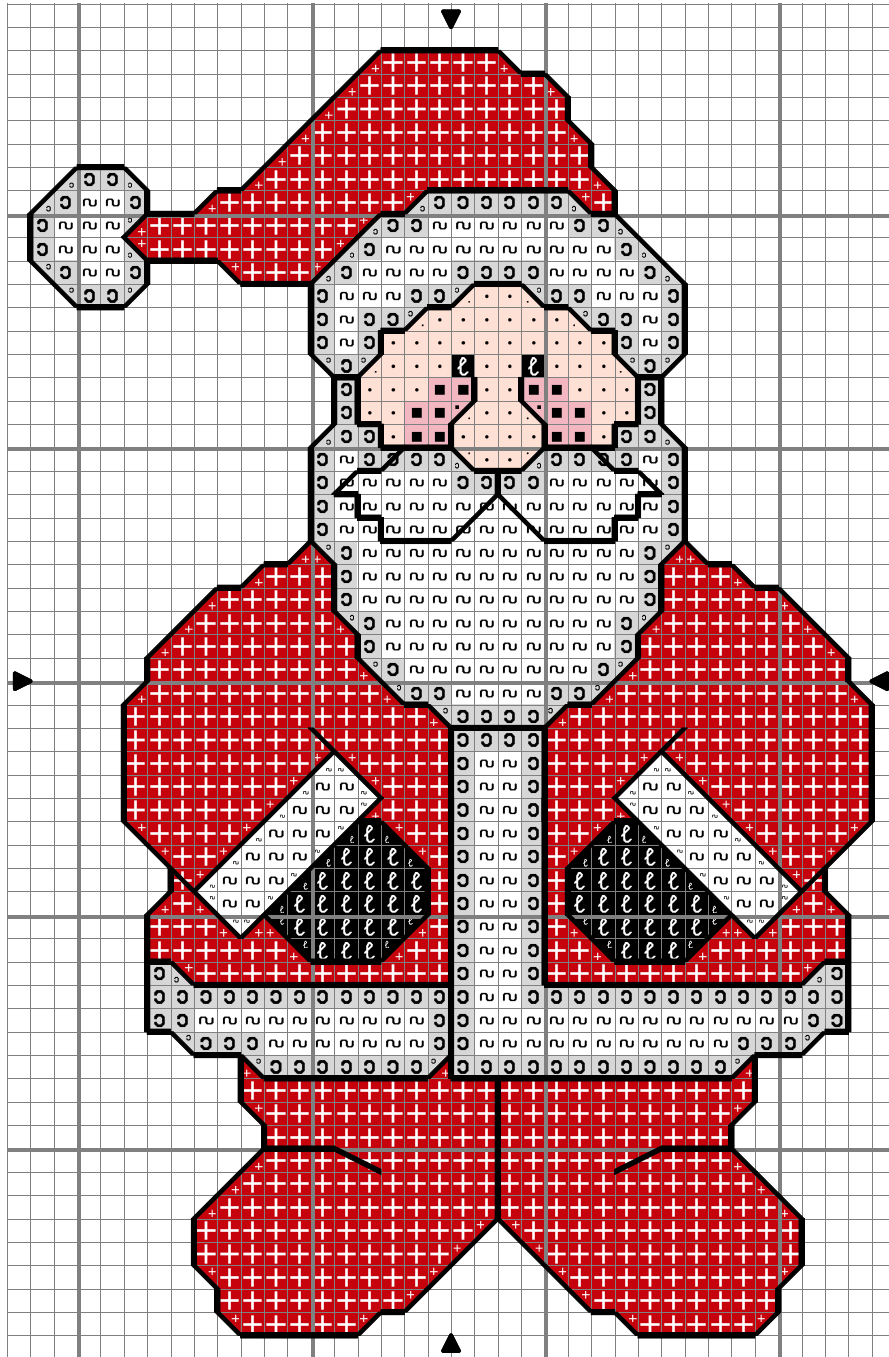

## Cross-Stitch-Directory Free Charts - Santa Card

		DMC			
Stranded Cotton, 2 strands					
	• Peach Flesh vy lt	948		Christmas Red bright	666
	○ Pearl Grey vy lt	762		White bright	B5200
	■ Baby Pink vy lt	818		Black	310

Backstitch in:  
 Stranded Cotton, 1 strands  
 Black 310

Stitch Count 36 x 55  
 Design Area 6.5 x 10.0 cm at 55 sts per 10cm

Note: Design contains fractional stitches.  
 Backstitch using 1 strand Black.  
 2 strands for all cross stitch.

Design by Karen  
 Copyright © www.cross-stitch-directory.com