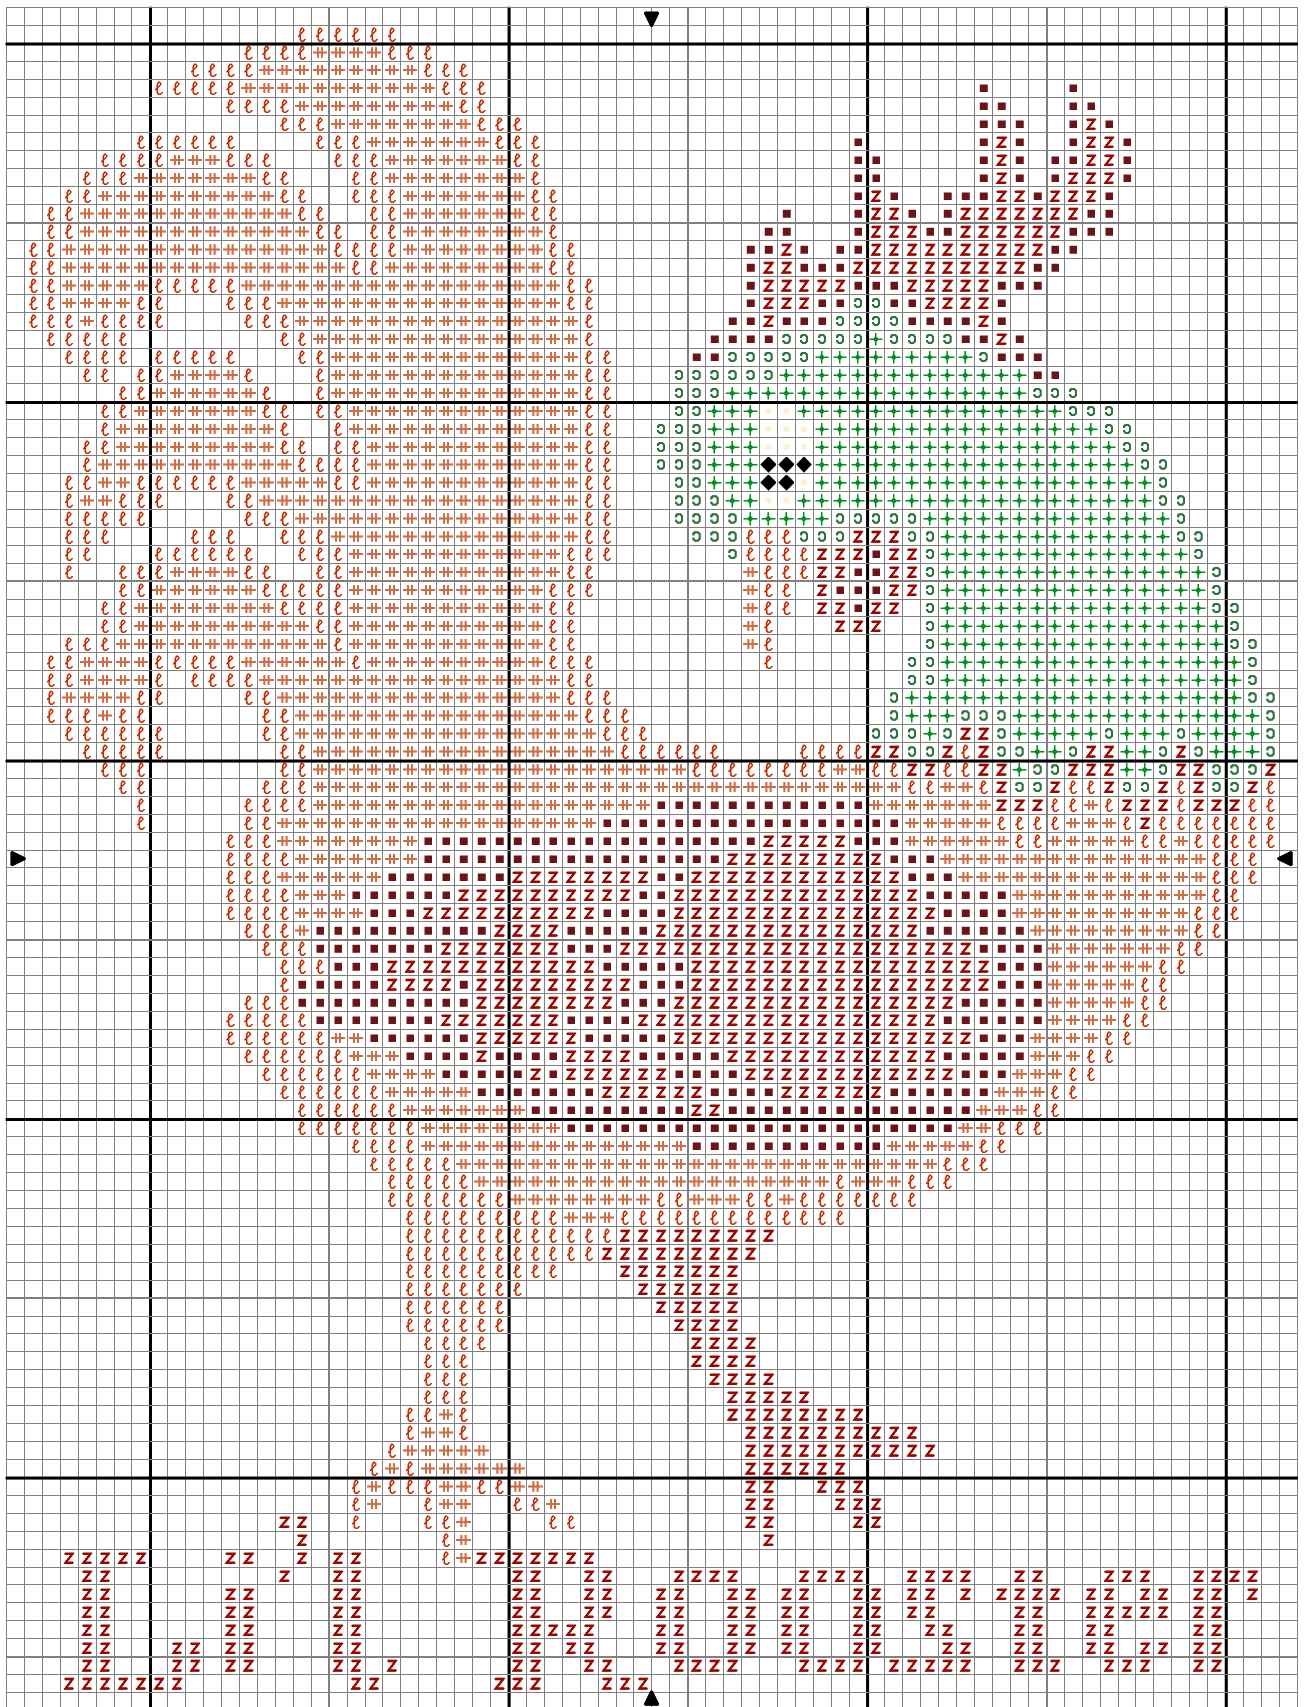

Cross-Stitch-Directory Free Charts - Lil Rooster

- | | | | | | | |
|---|----------------|-----|-----|---|--------------------|------|
| ◆ | Black | DMC | 310 | Z | Egyptian red | 347 |
| + | Lawn green | | 701 | ■ | Cherry red | 815 |
| ℓ | Saffron orange | | 900 | ◕ | Dark Emerald Green | 909 |
| + | Terracotta | | 922 | ● | Ivory | 3823 |

Stitch Count : 70 x 93 Design Area: 12.7 x 16.9 cm at 55 sts per 10cm

This free chart is not to be sold or kitted. Designed by: Karen © www.cross-stitch-directory.com