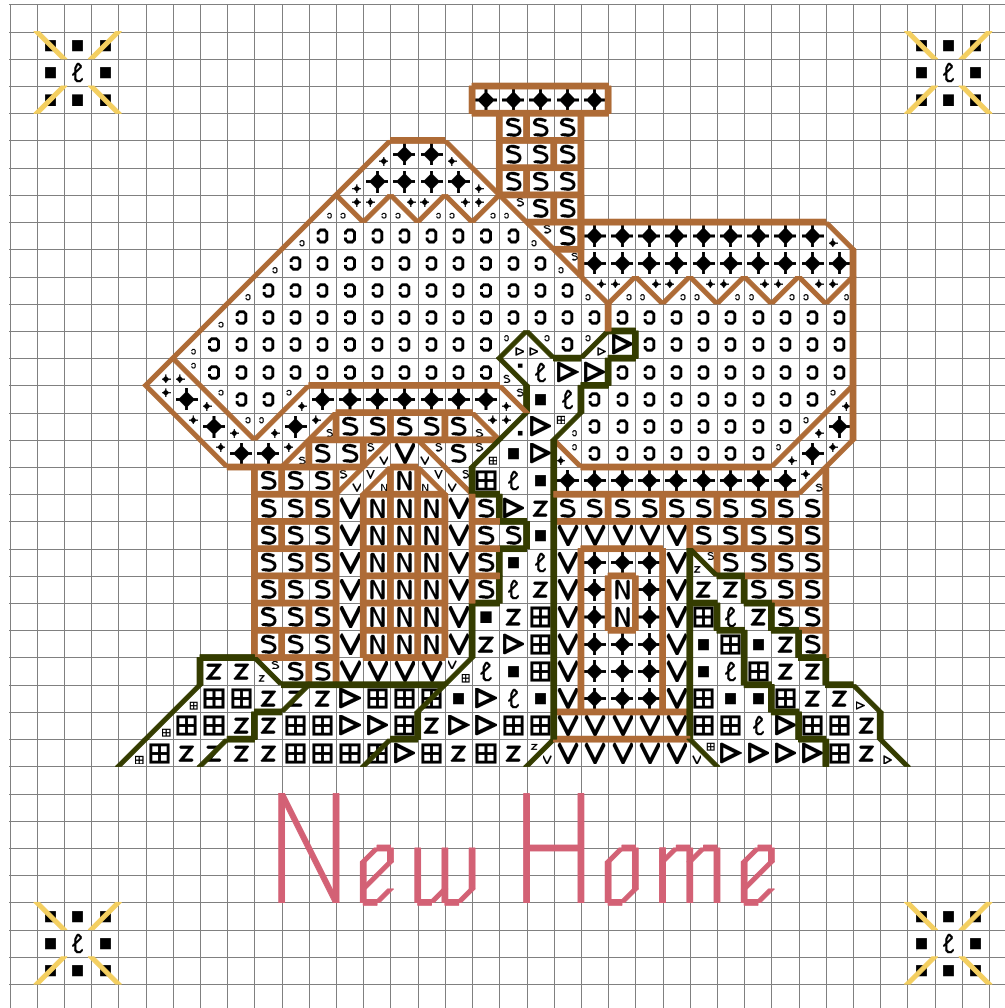

Cross-Stitch-Directory Free Charts - New Home

DMC Stranded Cotton, 2 strands

	Brown It	434
	Cream	712
	Topaz vy It	727
	Tan It	738
	Tan vy It	739
	Baby Pink med	899
	Forest Green dk	905
	Forest Green med	906
	Forest Green lt	907
	Baby Blue ultra vy It	3756

Backstitch in:

DMC Stranded Cotton, 1 strand

	Tan med	436
	Topaz vy It	727
	Baby Pink med	899
	Forest Green vy dk	904

Stitch Count 35 x 35

Design Area 6.4 x 6.4 cm at 55 sts per 10cm

This free chart is not to be sold or kitted.

Design by Karen

Copyright: www.cross-stitch-directory.com