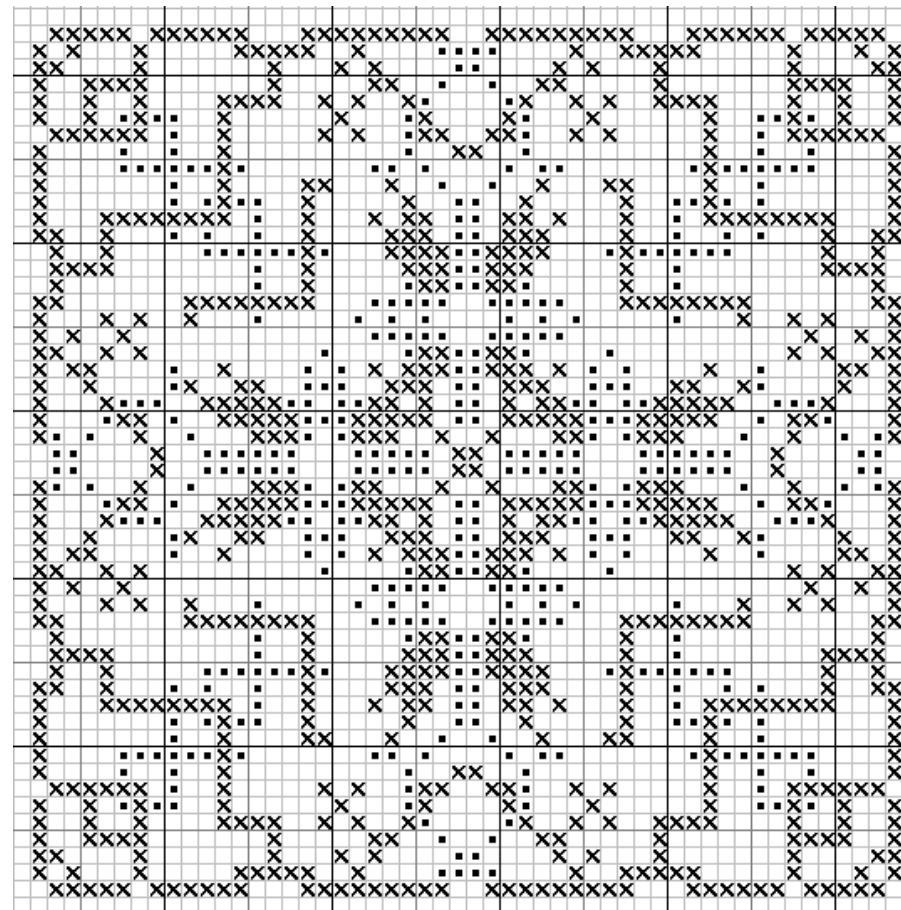

# Cross-Stitch-Directory Free Charts

## Thistle

DMC 319 – Pistachio Green, vy dk  
DMC 320 – Pistachio Green, medium

Stitch Count: 52 x 52  
Size: 9.4 x 9.4cms at 14ct.  
Alternative colours: Red DMC 223 & 3802  
Blue DMC 312 & 334

Cross-Stitch-Directory free charts must not be sold or kitted.