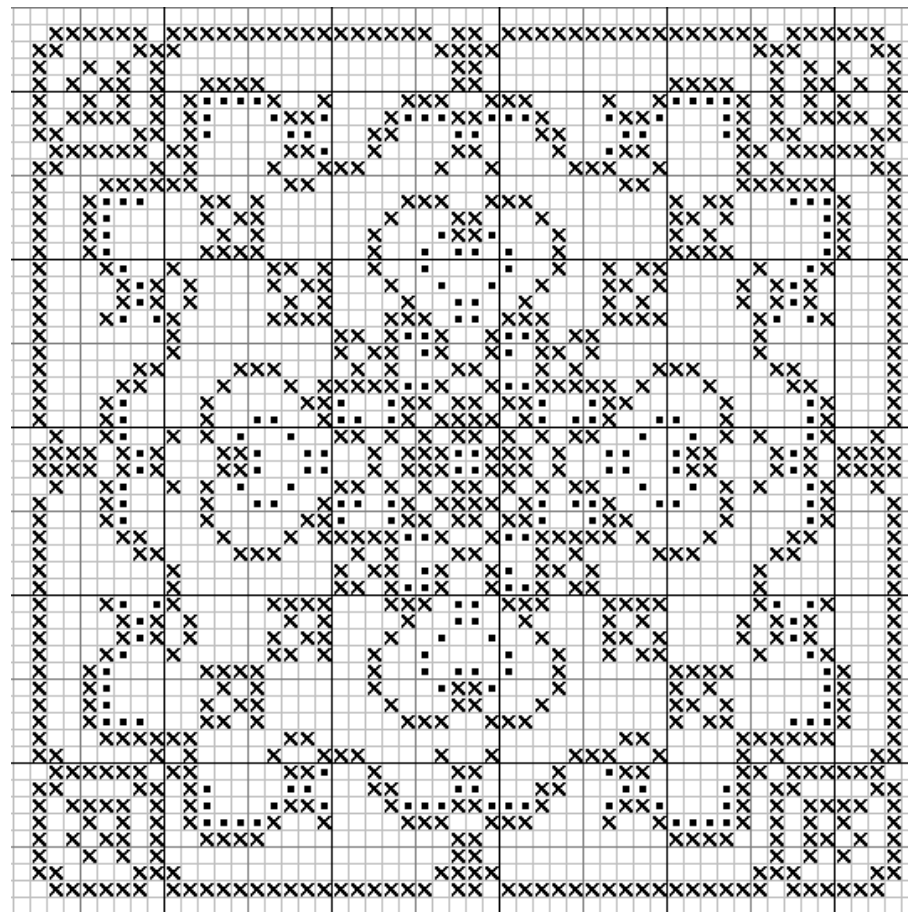

Cross-Stitch-Directory Free Charts

Hearts

DMC 312 – Navy Lt

DMC 334 – Baby Blue med

Stitch Count: 52 x 52
Size: 9.4 x 9.4cms at 14ct.
Alternative colours: Red DMC 223 & 3802
Green DMC 319 & 320

Cross-Stitch-Directory free charts must not be sold or kitted.