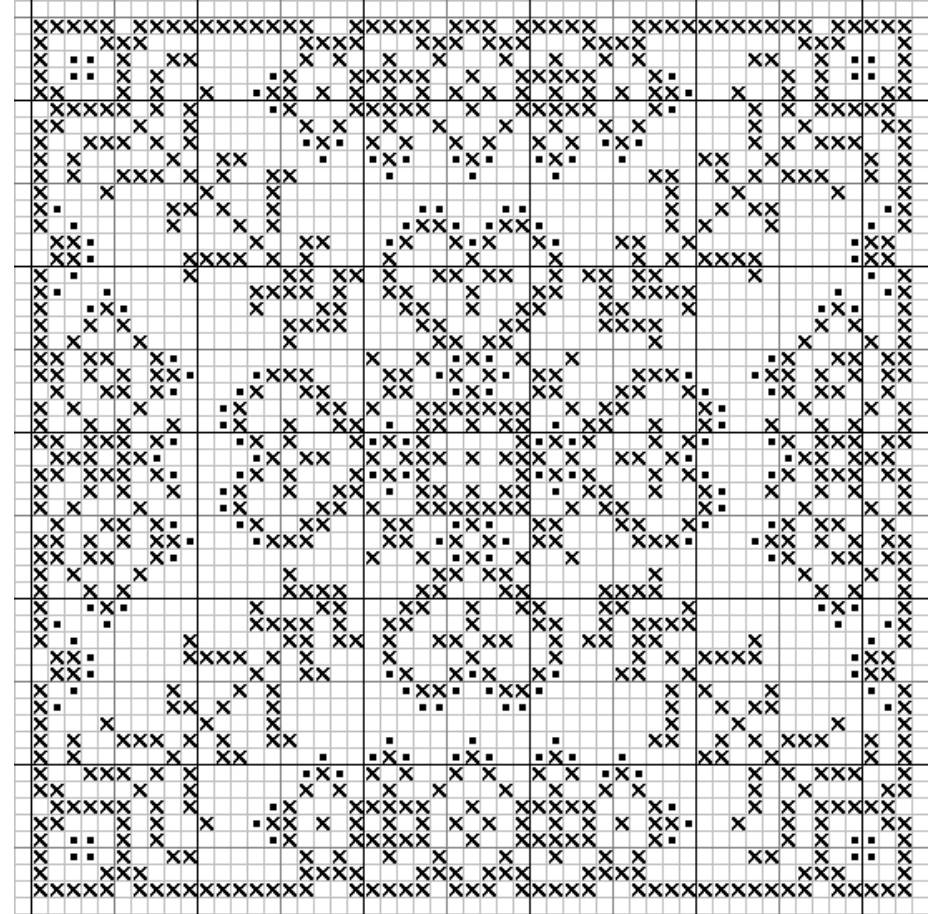

Cross-Stitch-Directory Free Charts

Hearts & Flowers

DMC 3802 – Antique Mauve, vy dk

DMC 323 – Shell Pink, medium

Stitch Count: 53 x 53
Size: 9.6 x 9.6cms at 14ct.
Alternative colours: Green DMC 319 & 320
Blue DMC 312 & 334

Cross-Stitch-Directory free charts must not be sold or kitted.