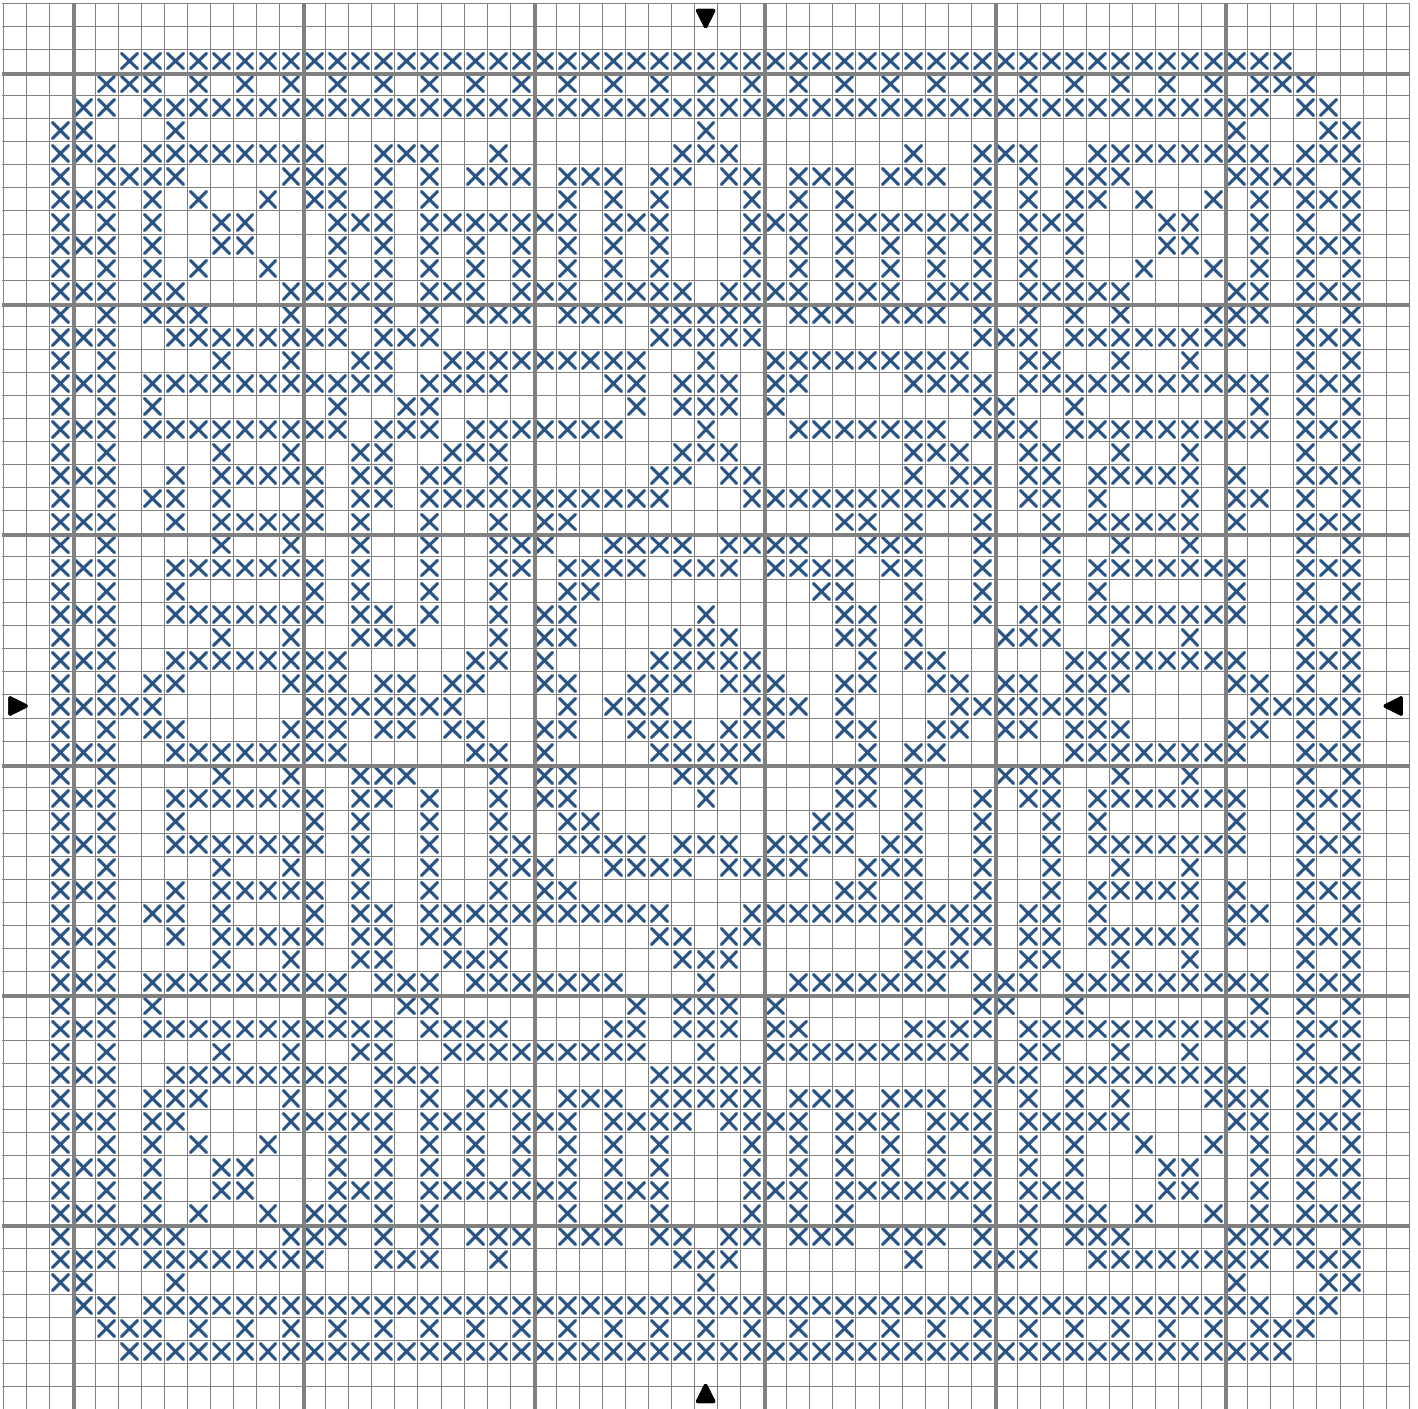

# Cross-Stitch-Directory Free Charts [No. 11] 'The Garden'

 Night blue    DMC 312

Stitch Count 57 x 57

Design Area 4 1/8 x 4 1/8 inches at 14ct

Note: You are free to sew my designs with any colour scheme that you wish, but you cannot pretend that you designed any of the freebie charts, you are not free to distribute any of the designs in any way, and you may not sell any of them as a pattern or in kit form...that's about it, I think.

Design By: Karen

Copyright © By: [www.cross-stitch-directory.com](http://www.cross-stitch-directory.com)