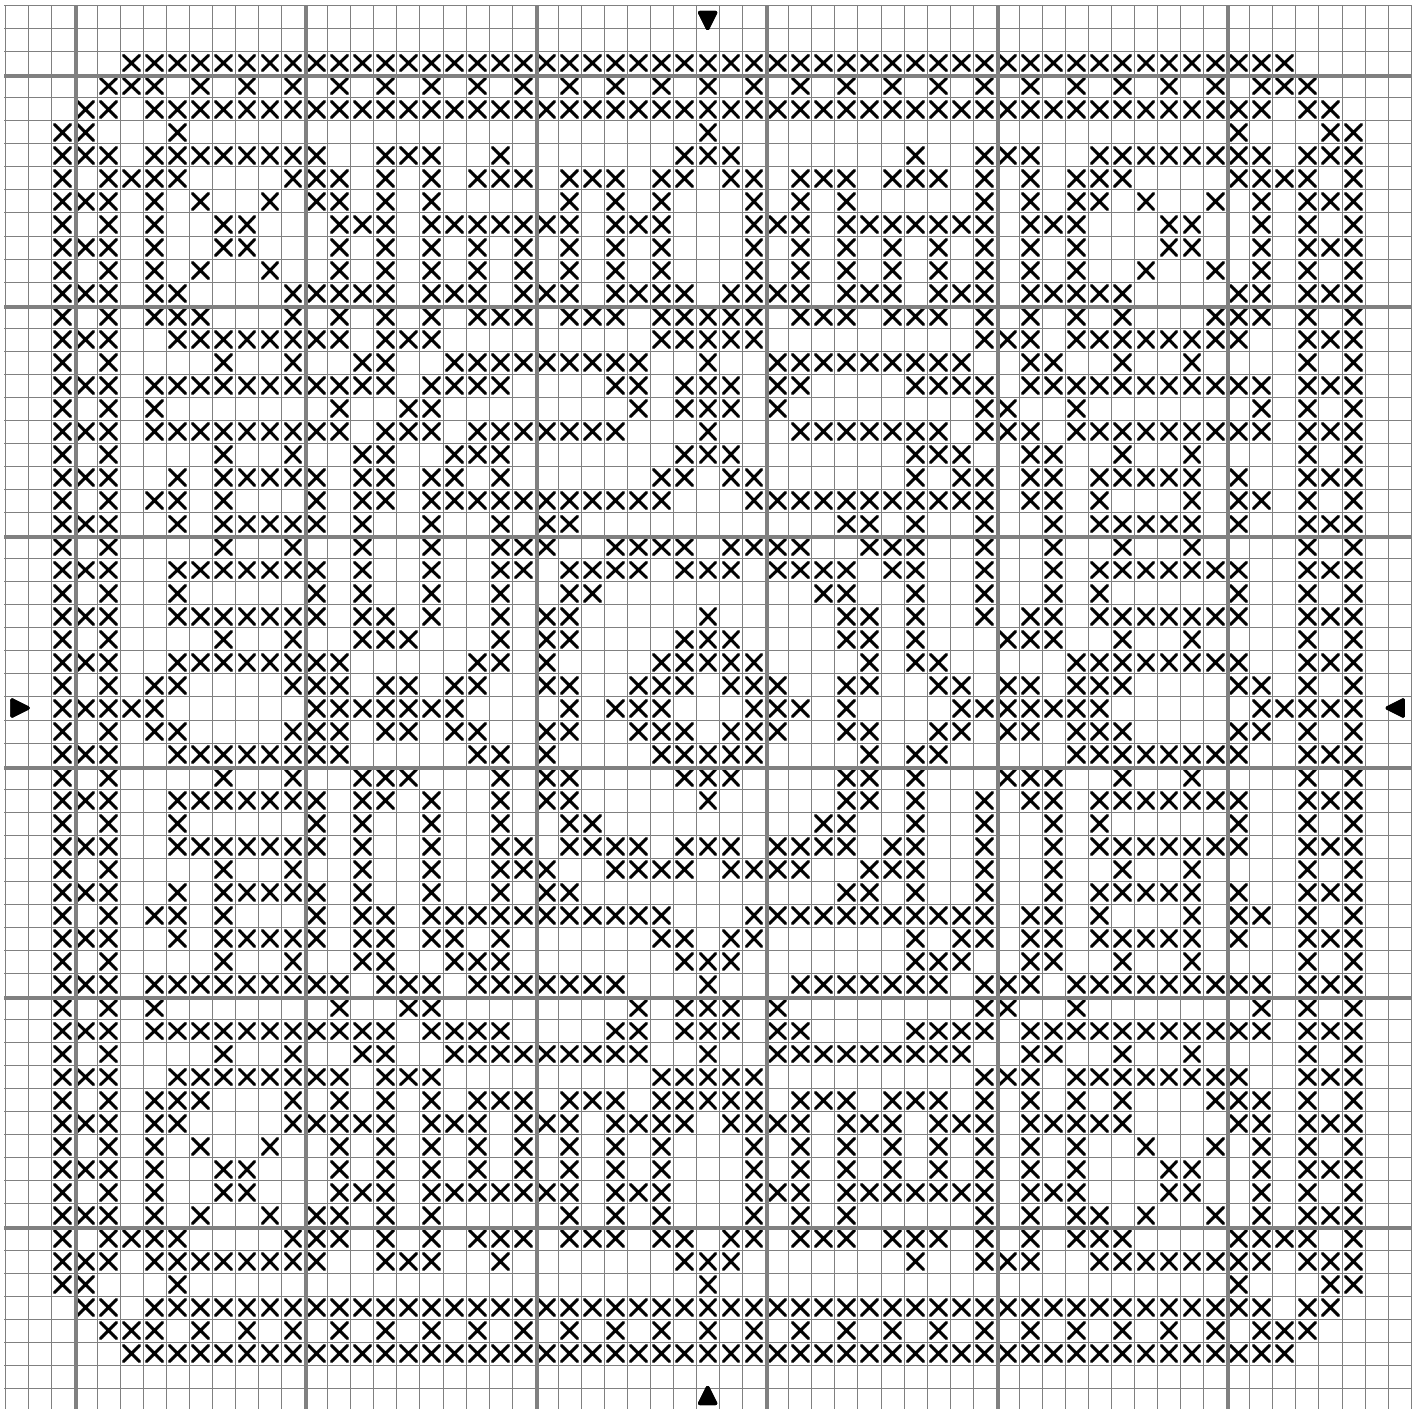

Cross-Stitch-Directory Free Charts [No. 11] 'The Garden'

✕ Night blue DMC 312

Stitch Count 57 x 57

Design Area 4 1/8 x 4 1/8 inches at 14ct

Note: You are free to sew my designs with any colour scheme that you wish, but you cannot pretend that you designed any of the freebie charts, you are not free to distribute any of the designs in any way, and you may not sell any of them as a pattern or in kit form...that's about it, I think.

Design By: Karen

Copyright © By: www.cross-stitch-directory.com