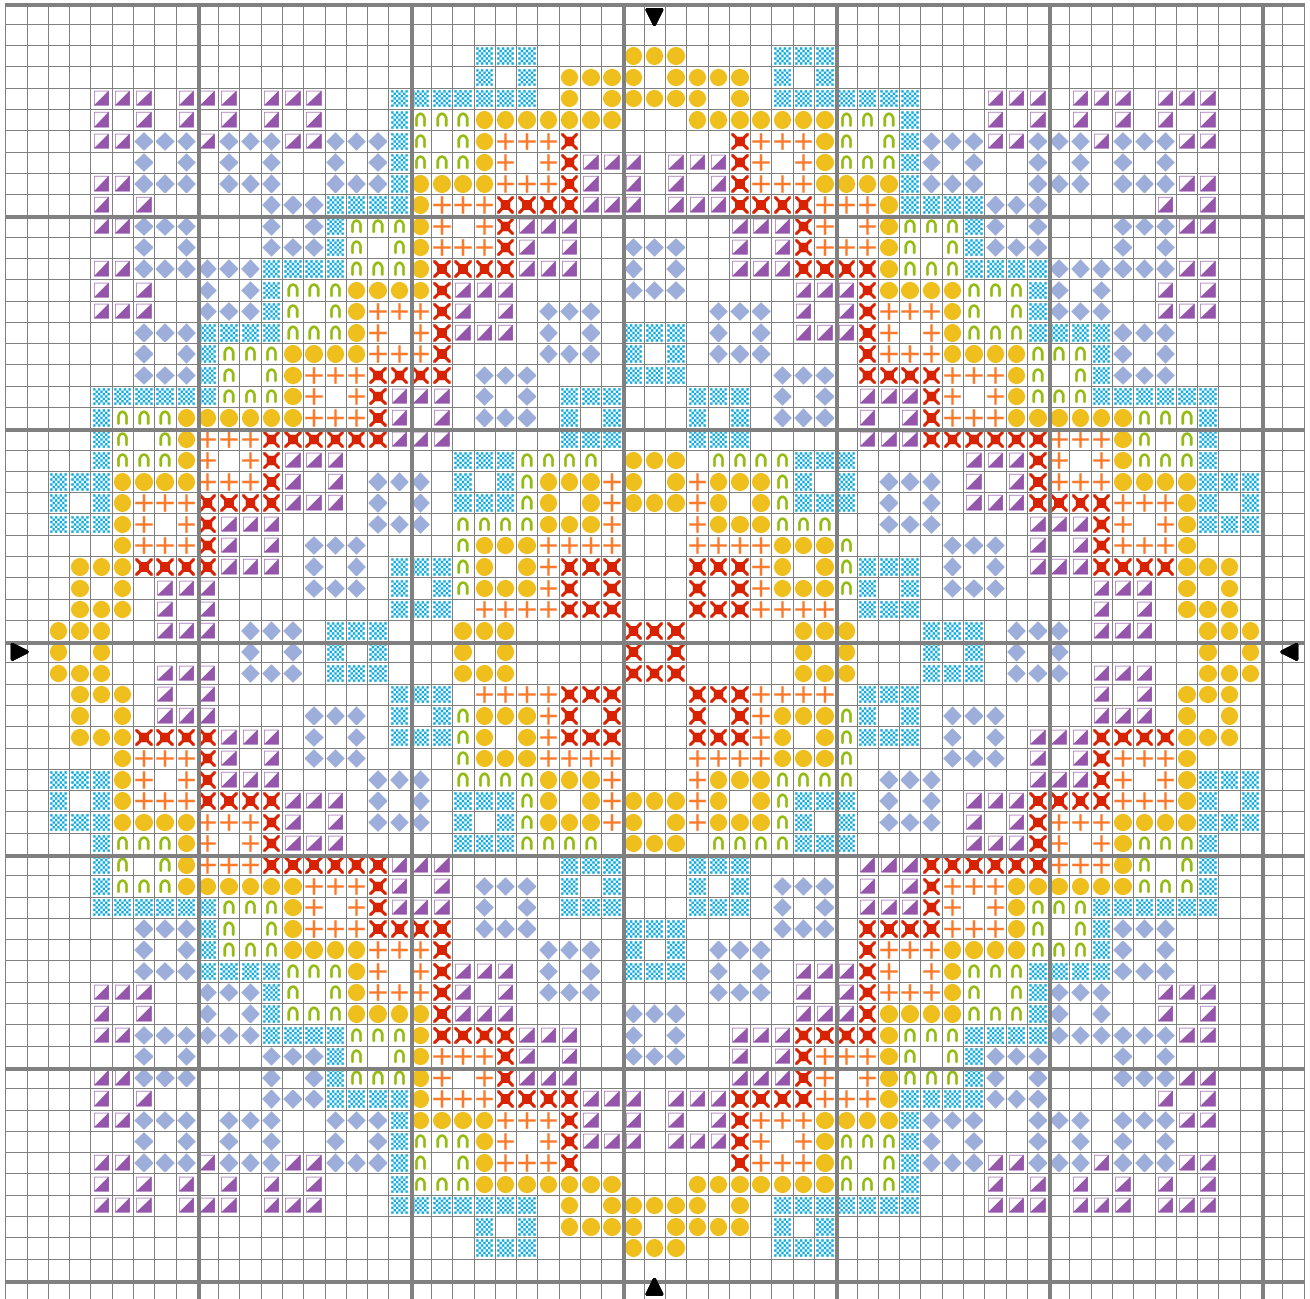

CROSS-STITCH-DIRECTORY FREE CHARTS - Geometric: Rainbow Peacock

✕	Red orange	DMC 606
◻	Pansy lavender	208
◊	Gentle blue	809
■	Electric blue	996
∩	Apple green	906
●	Sunlight yellow	725
+	Bright orange	970

Stitch Count 57 x 57

Note: You are free to sew my designs with any colour scheme that you wish, but you cannot pretend that you designed any of the freebie charts, you are not free to distribute any of the designs in any way, and you may not sell any of them as a pattern or in kit form...that's about it, I think.

Design By: Karen

Copyright © By: www.cross-stitch-directory.com