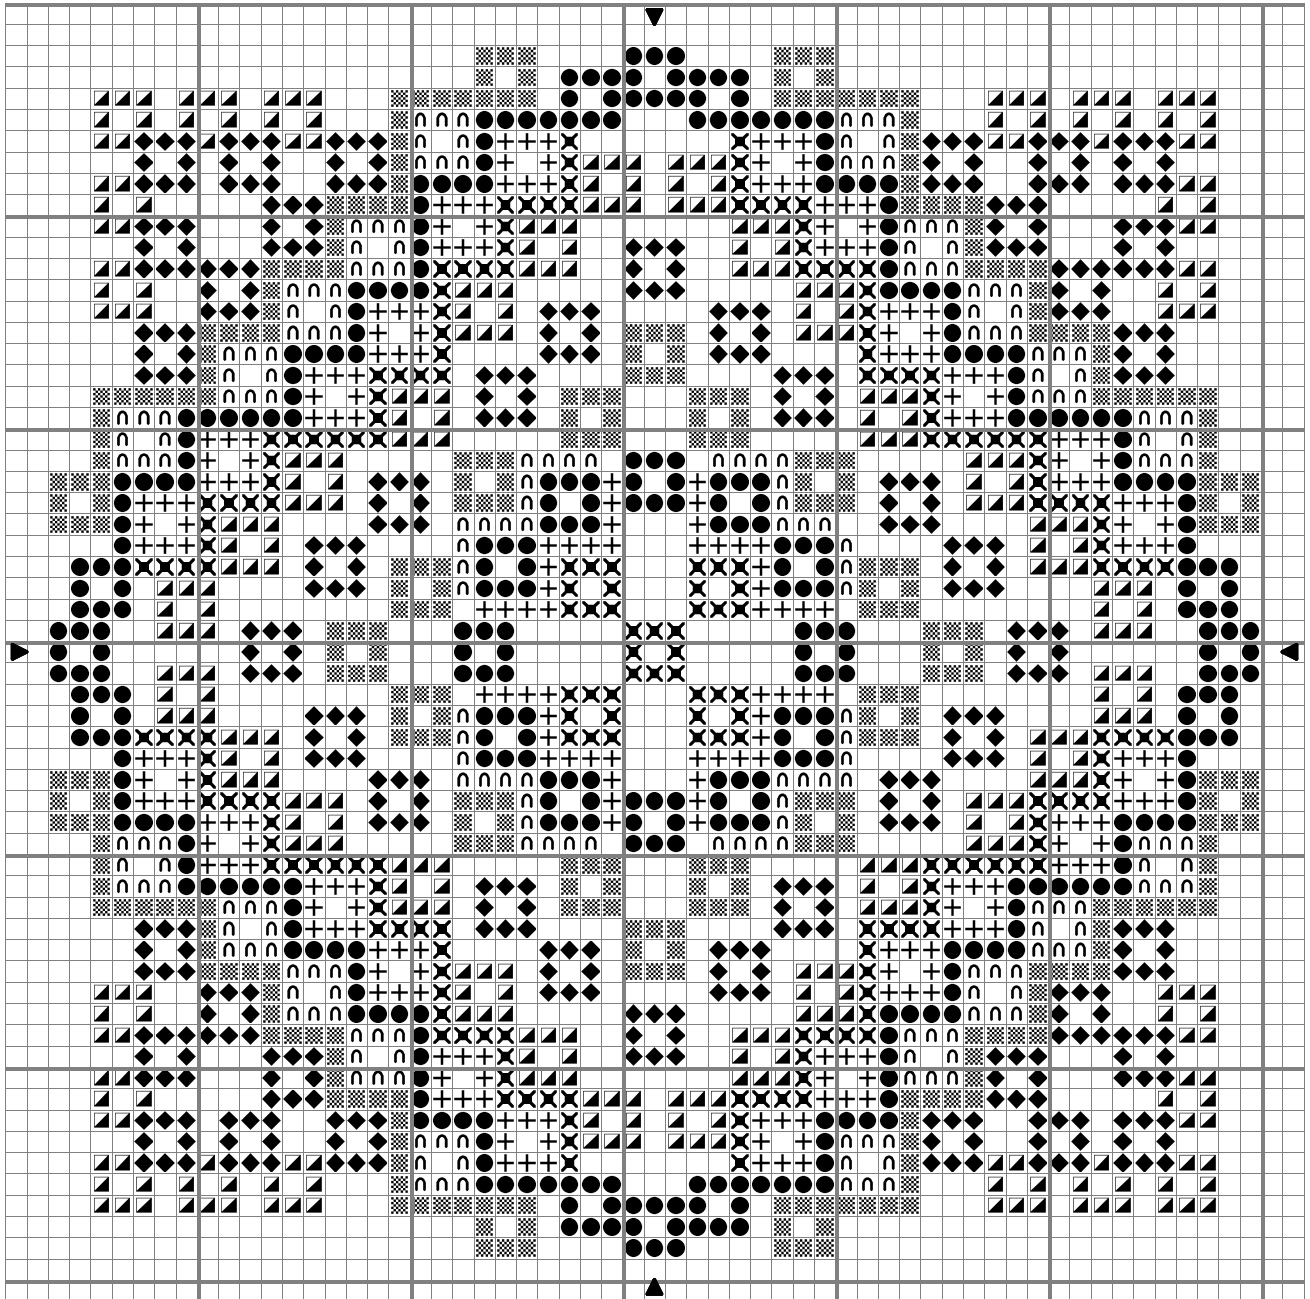

CROSS-STITCH-DIRECTORY FREE CHARTS - Geometric: Rainbow Peacock

      	Red orange Pansy lavender Gentle blue Electric blue Apple green Sunlight yellow Bright orange	DMC 606 208 809 996 906 725 970
---	---	--

Stitch Count 57 x 57

Note: You are free to sew my designs with any colour scheme that you wish, but you cannot pretend that you designed any of the freebie charts, you are not free to distribute any of the designs in any way, and you may not sell any of them as a pattern or in kit form...that's about it, I think.

Design By: Karen

Copyright © By: www.cross-stitch-directory.com