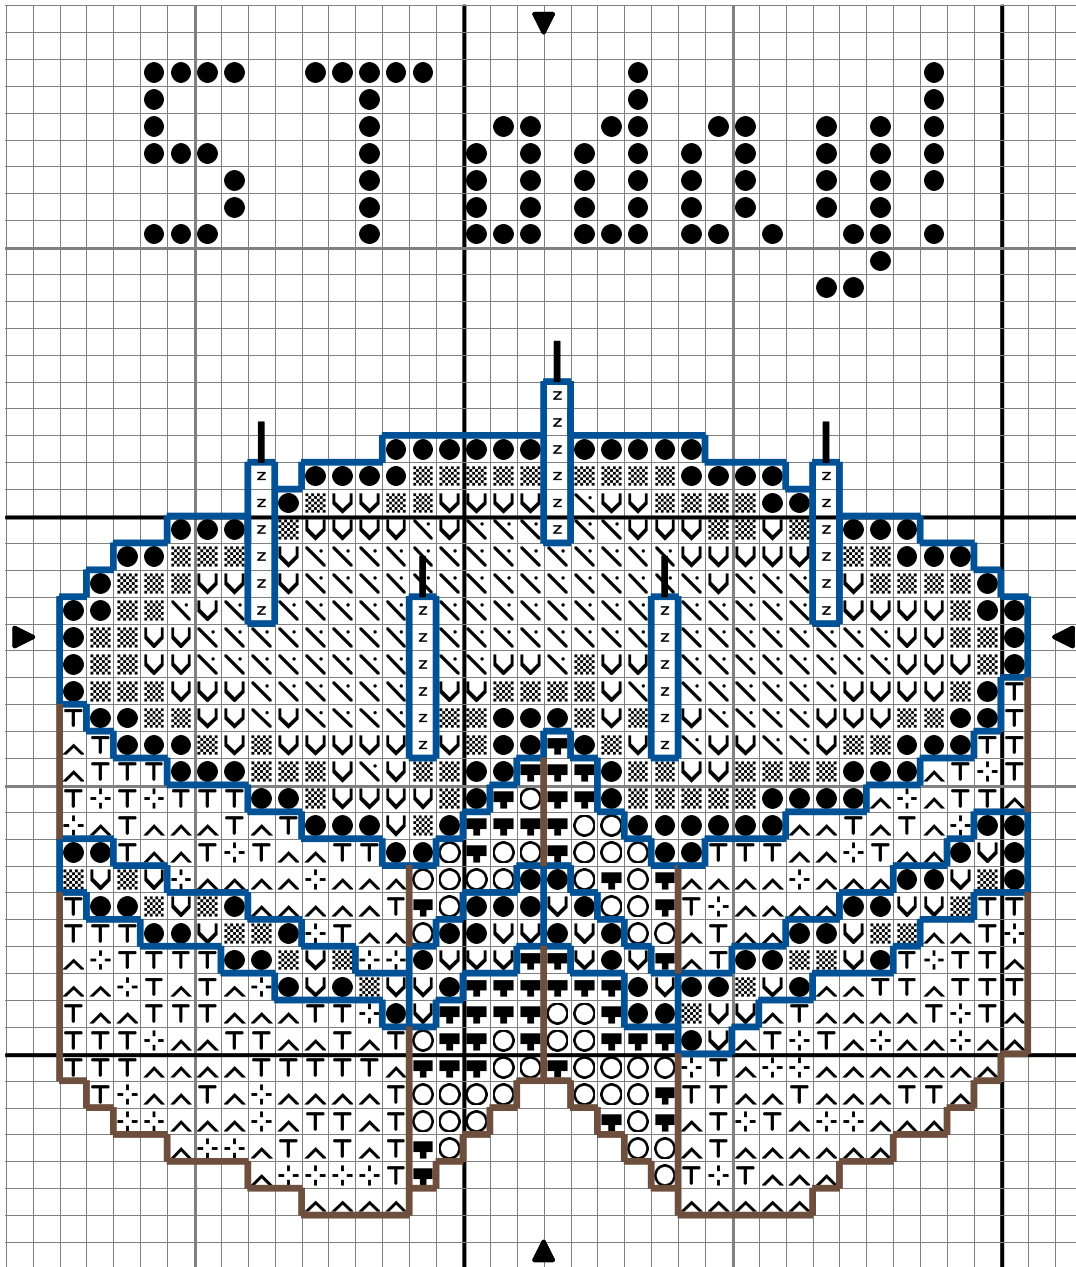

Cross-Stitch-Directory Free Charts - Birthday Card Age 5

z	White	DMC			
T	Tan med lt	BLANC	436	○	Tan med
⊕	Tan lt	437		△	Old Gold lt
∨	Blue lt	738		∖	Delft
●	Electric Blue dk	813		■	Beige Brown med
		995		■	Electric Blue med
					996

Backstitch in:

—	Black	310	—	Beige Brown med	840
—	Electric Blue dk	995			

Stitch Count 36 x 43

Note: This free chart is not to be sold or kitted.

Design by Karen

Copyright: www.cross-stitch-directory.com