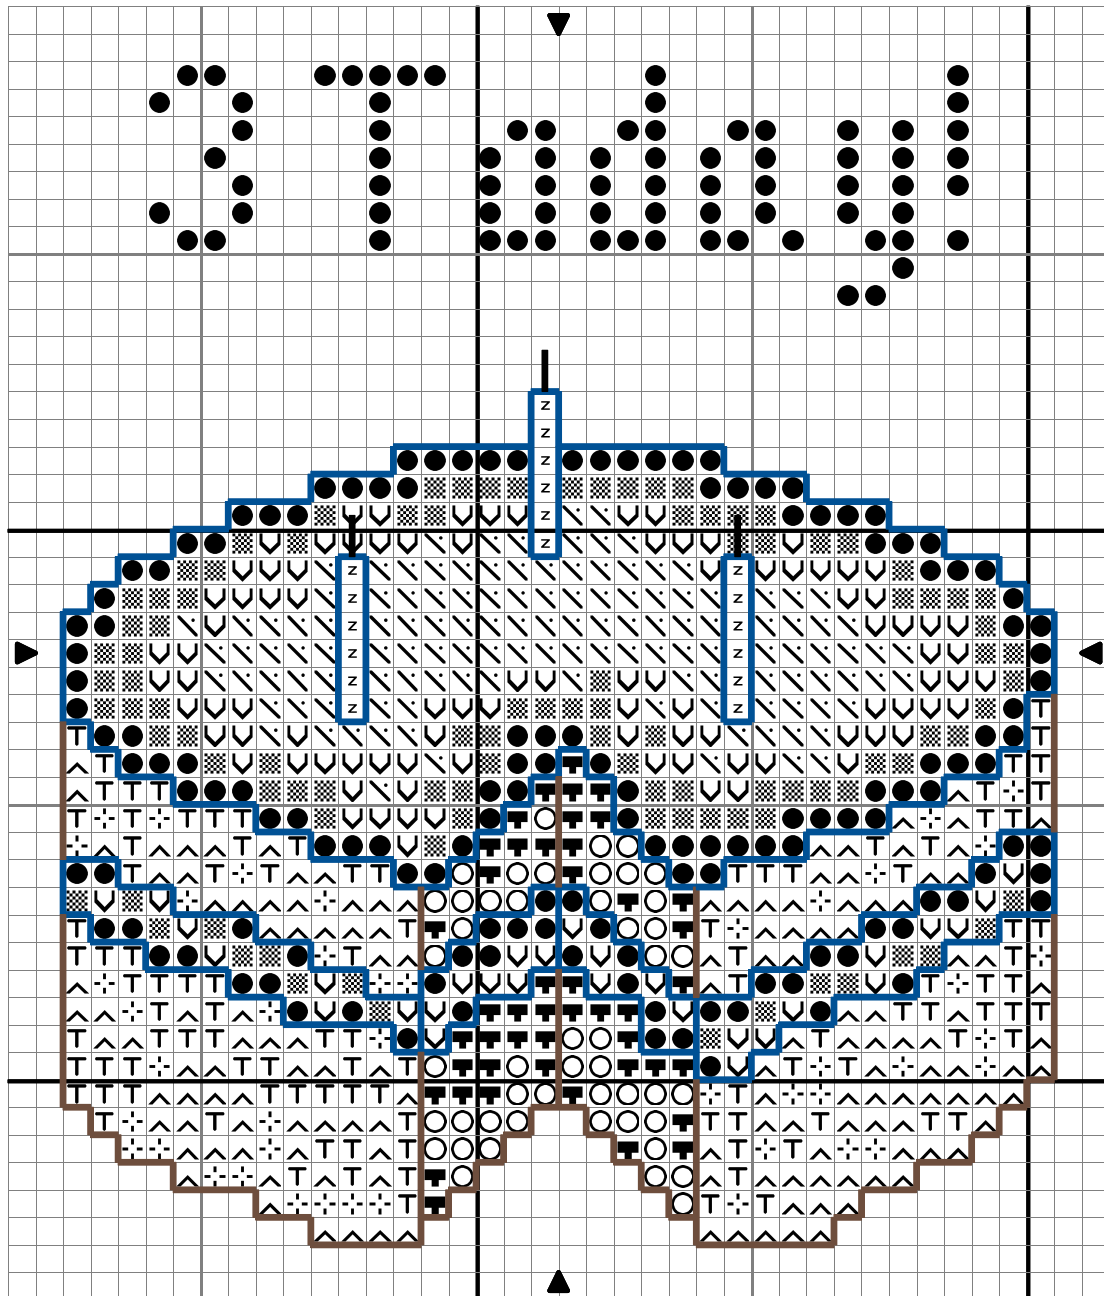

Cross-Stitch-Directory Free Charts - Birthday Cake Age 3

| | | | | |
|----------------|------------------|-------|---------------------|-----|
| z | White | DMC | | |
| T | Tan med lt | BLANC | ○ Tan med | 436 |
| ⊕ | Tan lt | 437 | ^ Old Gold lt | 676 |
| ∨ | Blue lt | 738 | ∖ Delft | 809 |
| ● | Electric Blue dk | 813 | ■ Beige Brown med | 840 |
| | | 995 | ▒ Electric Blue med | 996 |
| Backstitch in: | | | | |
| — | Black | 310 | — Beige Brown med | 840 |
| — | Electric Blue dk | 995 | | |

Stitch Count 36 x 43

Note: This free chart is not to be sold or kitted.

Design by Karen
Copyright: www.cross-stitch-directory.com