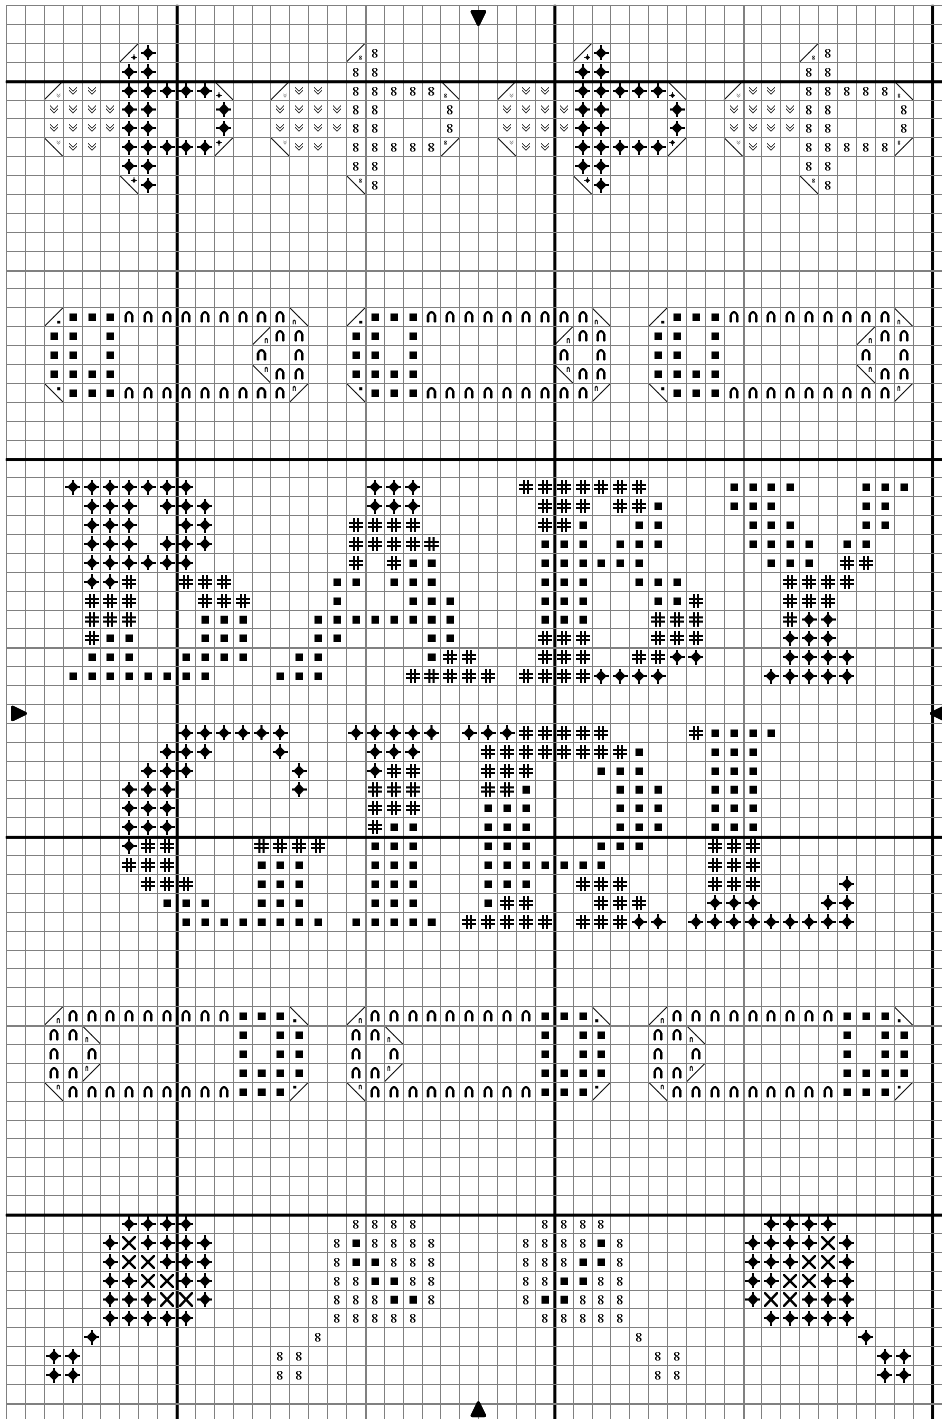

Cross-Stitch-Directory Free Charts

Baby Girl Card

DMC

	8	Lavender med	210
	X	Lemon lt	445
	≡	Old Gold vy lt	677
	◆	Mauve	3607
	#	Mauve lt med	3608
	■	Mauve vy lt	3609
	U	DMC 415 Pearl Grey + DMC Metallic Stranded 5283 Silver	

Stitch Count 46 x 71

Design Area 3 1/4 x 5 1/8 inches at 14ct

Note: This free chart is not to be sold or kitted.

Use 2 strands for cross-stitch
and one strand of each for blended threads.

Design by Karen

Copyright: www.cross-stitch-directory.com